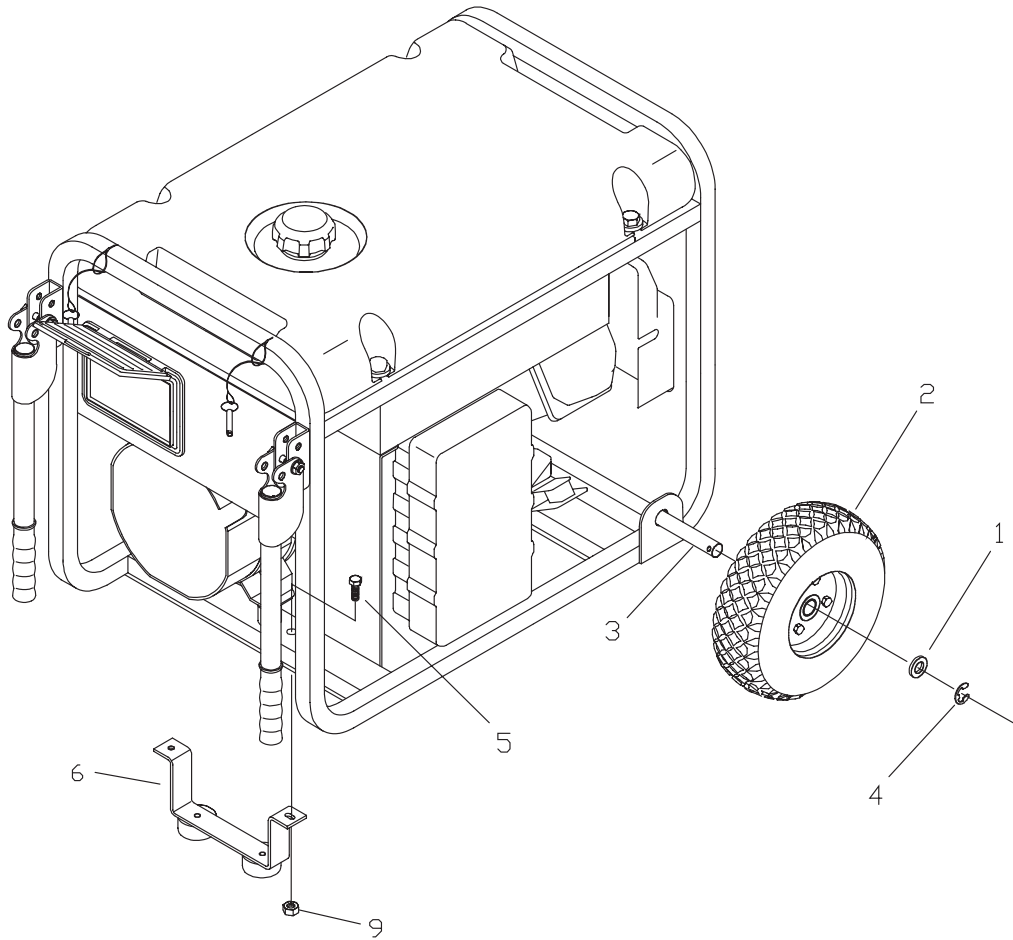

§ - Contact Engine Manufacturer

EXPLODED VIEW AND PARTS LIST - ALTERNATOR

Item	Part #	Description
1	186059GS	ADAPTER, Mounting, Alternator
2	191876GS	ROTOR (Includes Item 13)
3	194006AGS	STATOR
4	186060GS	RBC, (with O-Ring, p/n 189197GS)
5	86308HGS	HHCS, M6 - 1.0 x 140 SEMS
6	66386GS	ASSY, Holder, Brush
7	66849GS	TAPTITE, M5 - 0.8 x 16
8	22694GS	RECEPTACLE, 6 pin
9	81917GS	PIN, Roll, 4mm x 10
10	193428AGS	ASSY, Wire, Ground
11	189769GS	REGULATOR, Voltage, AVR
12	194274GS	HARNESS, Wire, Power
13	65791GS	BEARING

EXPLODED VIEW AND PARTS LIST - CONTROL PANEL

Item	Part #	Description
1	195112GS	KIT, Control Panel Lid
2	191450GS	CONTROL PANEL, Compact
6	68759GS	OUTLET, 120V, 20Amp, Duplex
7	*	NUT, Palnut, 5/32
8	84198GS	CAP, Circuit Breaker
9	75207AGS	CIRCUIT BREAKER, 30A
10	43437GS	OUTLET, 120/240 Locking, 30A
11	*	NUT, Palnut, 3/16
12	*	PPPHS, M3- 0.5 x 18
13	93857GS	BAR, Retaining
14	188890GS	COVER, Back, Control Panel
15	82308GS	SCREW, Tapping, STC 3 x 18
16	22694GS	HOUSING, Receptacle
17	192241GS	SCREW, Tapping, 3.5 x 14
18	75207PGS	CIRCUIT BREAKER, 25A

* - Items without part numbers are common fasteners and are available at your local hardware store.

EXPLODED VIEW AND PARTS LIST - WHEEL KIT

Item	Part #	Description
1	*	WASHER, 5/8
2	B4966GS	WHEEL
3	191267GGS	AXLE
4	191265GS	E-RING
5	*	HHCS, M8 - 1.25 x 20
6	204536GS	ASSY, Support w/Mounts
9	67989GS	NUT, M8 - Flange Serrated